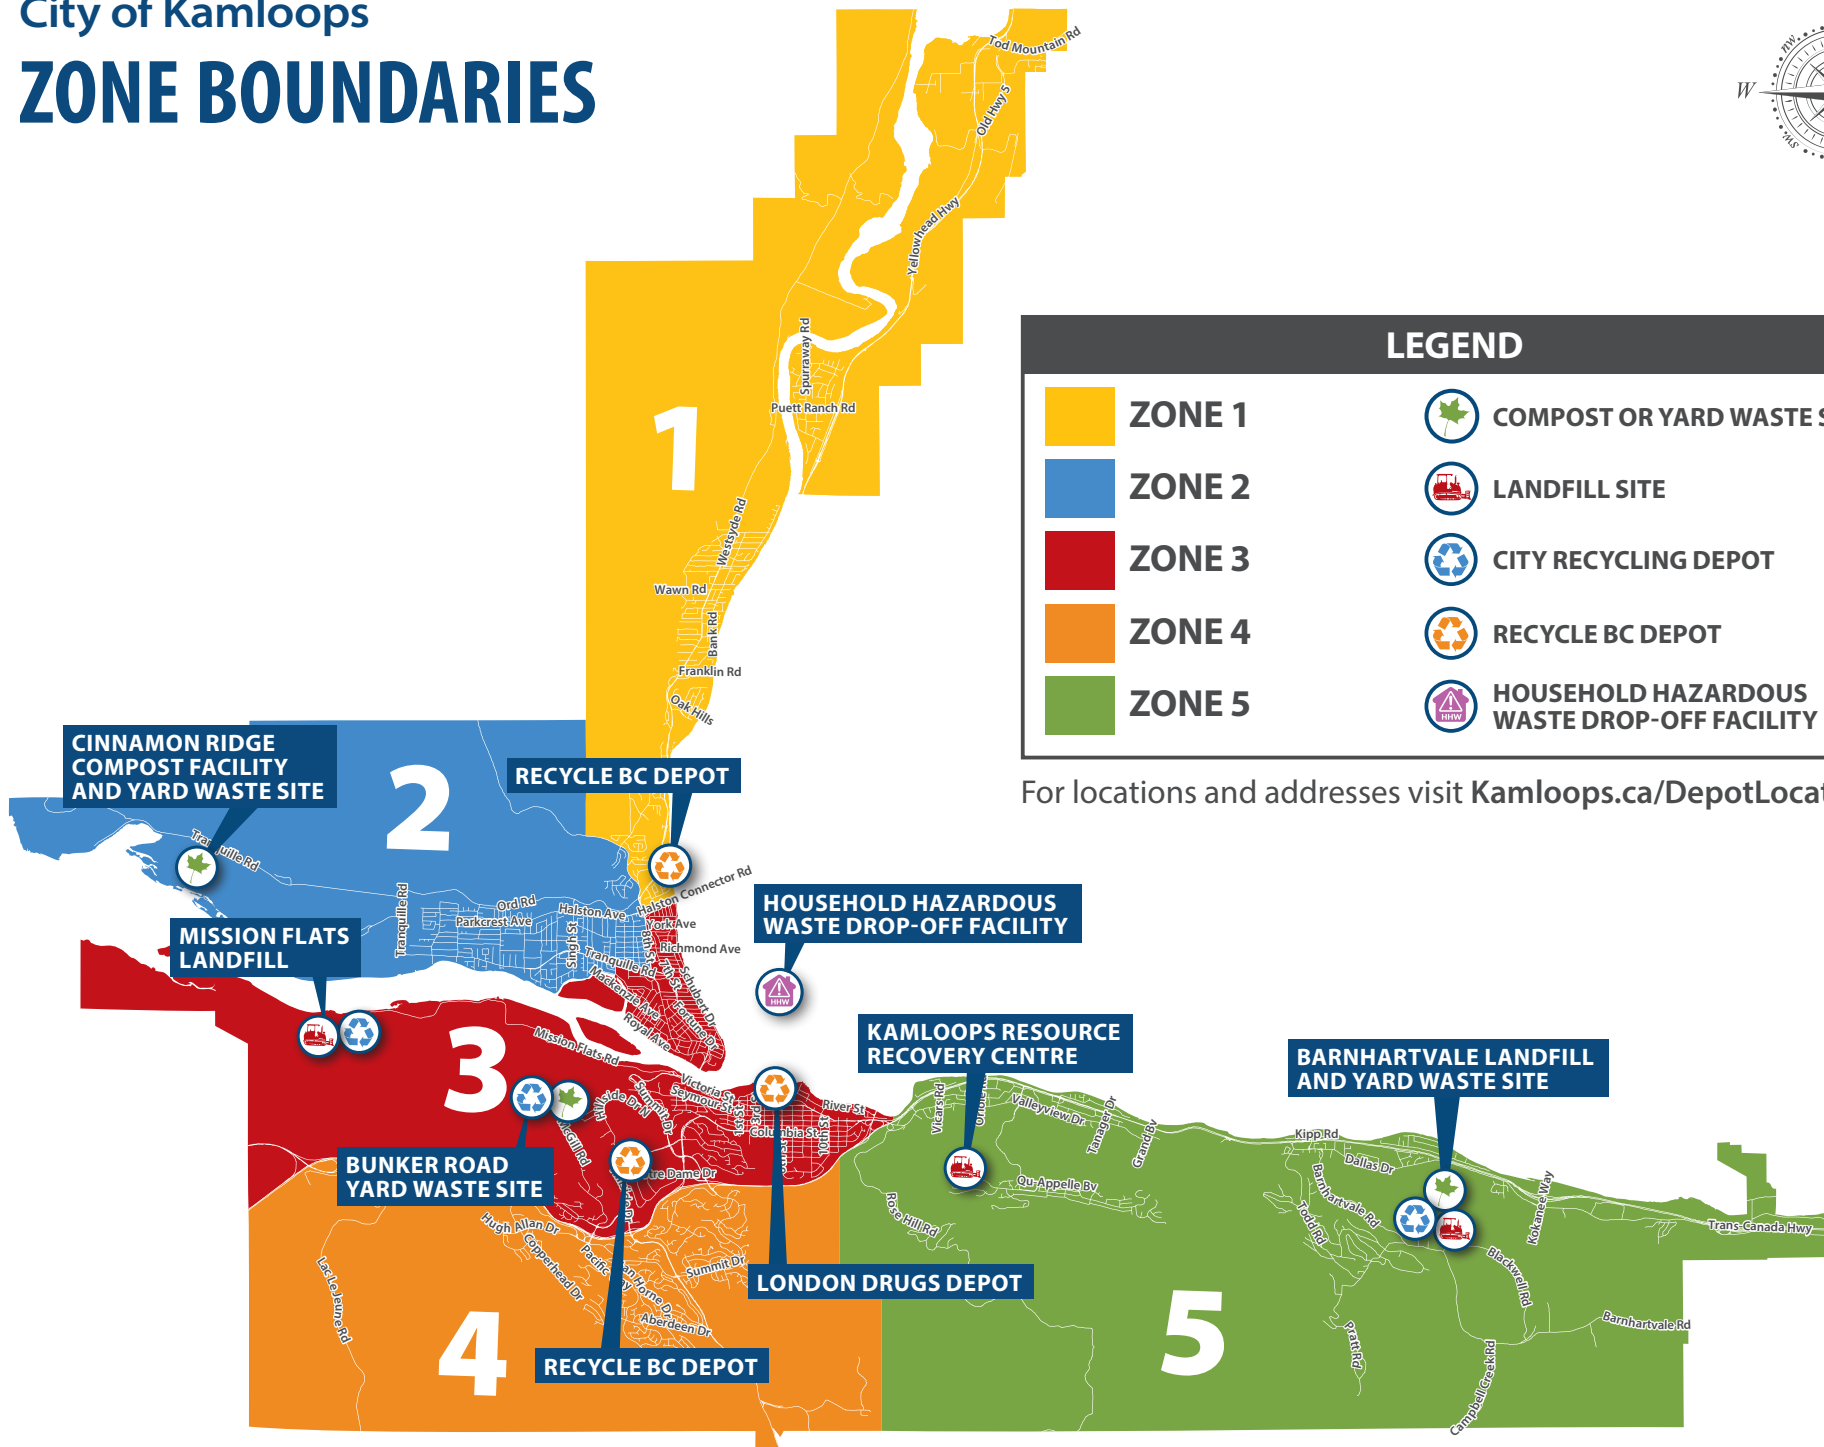

City of Kamloops

ZONE BOUNDARIES

LEGEND			
	ZONE 1		COMPOST OR YARD WASTE SITE
	ZONE 2		LANDFILL SITE
	ZONE 3		CITY RECYCLING DEPOT
	ZONE 4		RECYCLE BC DEPOT
	ZONE 5		HOUSEHOLD HAZARDOUS WASTE DROP-OFF FACILITY

For locations and addresses visit Kamloops.ca/DepotLocations.